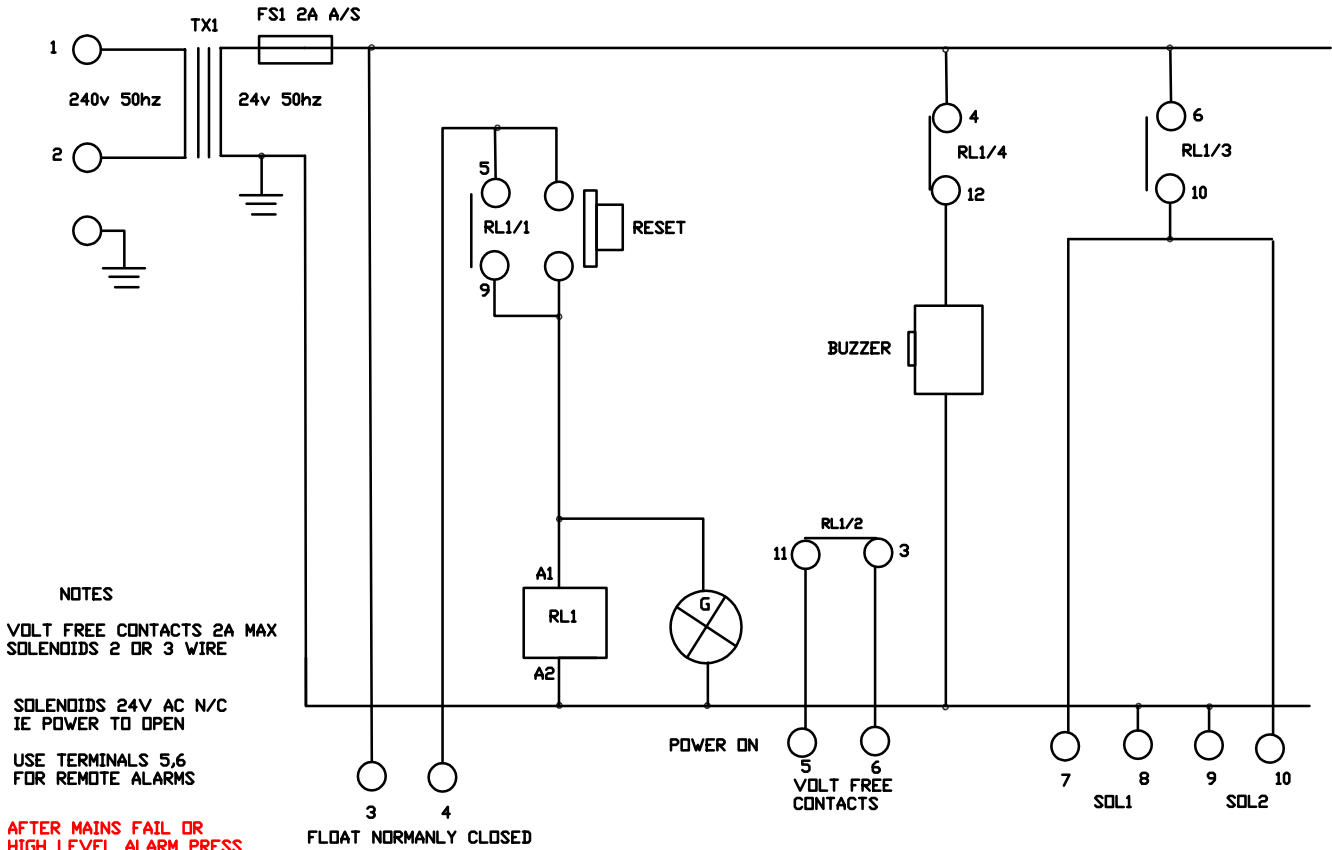

FLWSAFE ALARM

Flowsafe is an automated alarm and water supply shut off system. Select the alarm and solenoid size, single or twin to suit your installation-

- FLSF/S15- Flowsafe Single with 15mm Solenoid
- FLSF/S22- Flowsafe Single with 22mm Solenoid
- FLSF/T15- Flowsafe Twin with 15mm Solenoid
- FLSF/T22- Flowsafe Twin with 15mm Solenoid

It is the perfect solution to protect your property from water damage.

NOTES

VOLT FREE CONTACTS 2A MAX
SOLENOIDS 2 OR 3 WIRE

SOLENOIDS 24V AC N/C
IE POWER TO OPEN

USE TERMINALS 5,6
FOR REMOTE ALARMS

**AFTER MAINS FAIL OR
HIGH LEVEL ALARM PRESS
FAULT RESET TO TURN
SYSTEM ON**